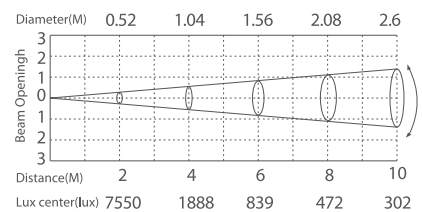

# Wall Washer GRAFY

DMX  
512

RDM

IP66  
OUTDOOR RATED

silver

**353 119**  
LED Power 40 W ColourTemp Cool White Luminous 2816 lm

**353 120**  
LED Power 40 W ColourTemp Warm White Luminous 2675 lm

**353 121**  
LED Power 40 W ColourTemp Cool White+Amber Luminous 3500 lm

## LIGHT DISTRIBUTION

15° (10°-25°-30°-60°-15°x30°-60°x15°)

15° (10°-25°-30°-60°-15°x30°-60°x15°)

15° (10°-25°-30°-60°-15°x30°-60°x15°)