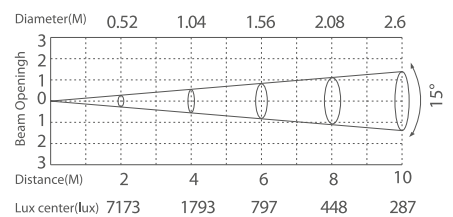

# Wall Washer GRAFY

DMX  
512

RDM

IP66  
OUTDOOR RATED

silver

**353 119**  
LED Power 40 W ColourTemp Cool White Luminous 2816 lm

**353 120**  
LED Power 40 W ColourTemp Warm White Luminous 2675 lm

**353 121**  
LED Power 40 W ColourTemp Cool White+Amber Luminous 3500 lm

## LIGHT DISTRIBUTION

15° (10°-25°-30°-60°-15°x30°-60°x15°)

15° (10°-25°-30°-60°-15°x30°-60°x15°)

15° (10°-25°-30°-60°-15°x30°-60°x15°)