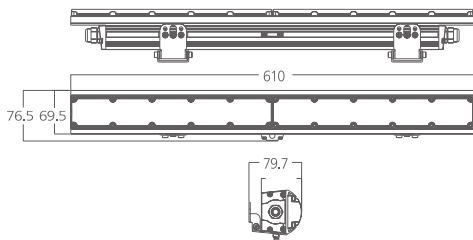

# Wall Washer GRAFY

DMX  
512

RDM

IP66  
OUTDOOR RATED

silver

**353 119**  
LED Power 40 W ColourTemp Cool White Luminous 2816 lm

**353 120**  
LED Power 40 W ColourTemp Warm White Luminous 2675 lm

**353 121**  
LED Power 40 W ColourTemp Cool White+Amber Luminous 3500 lm

## LIGHT DISTRIBUTION

15° (10°-25°-30°-60°-15°x30°-60°x15°)

15° (10°-25°-30°-60°-15°x30°-60°x15°)

15° (10°-25°-30°-60°-15°x30°-60°x15°)